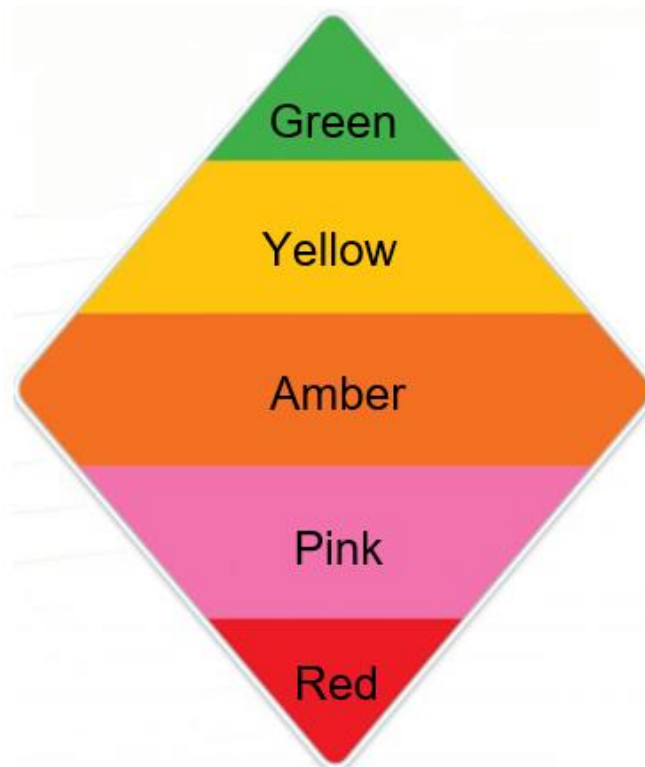

Kestrel Mead Attendance Diamond

Information for parents and carers

Green	97% - 100%
Yellow	95% - 96.9%
Amber	93% - 94.9%
Pink	90% - 92.9%
Red	Less than 90%